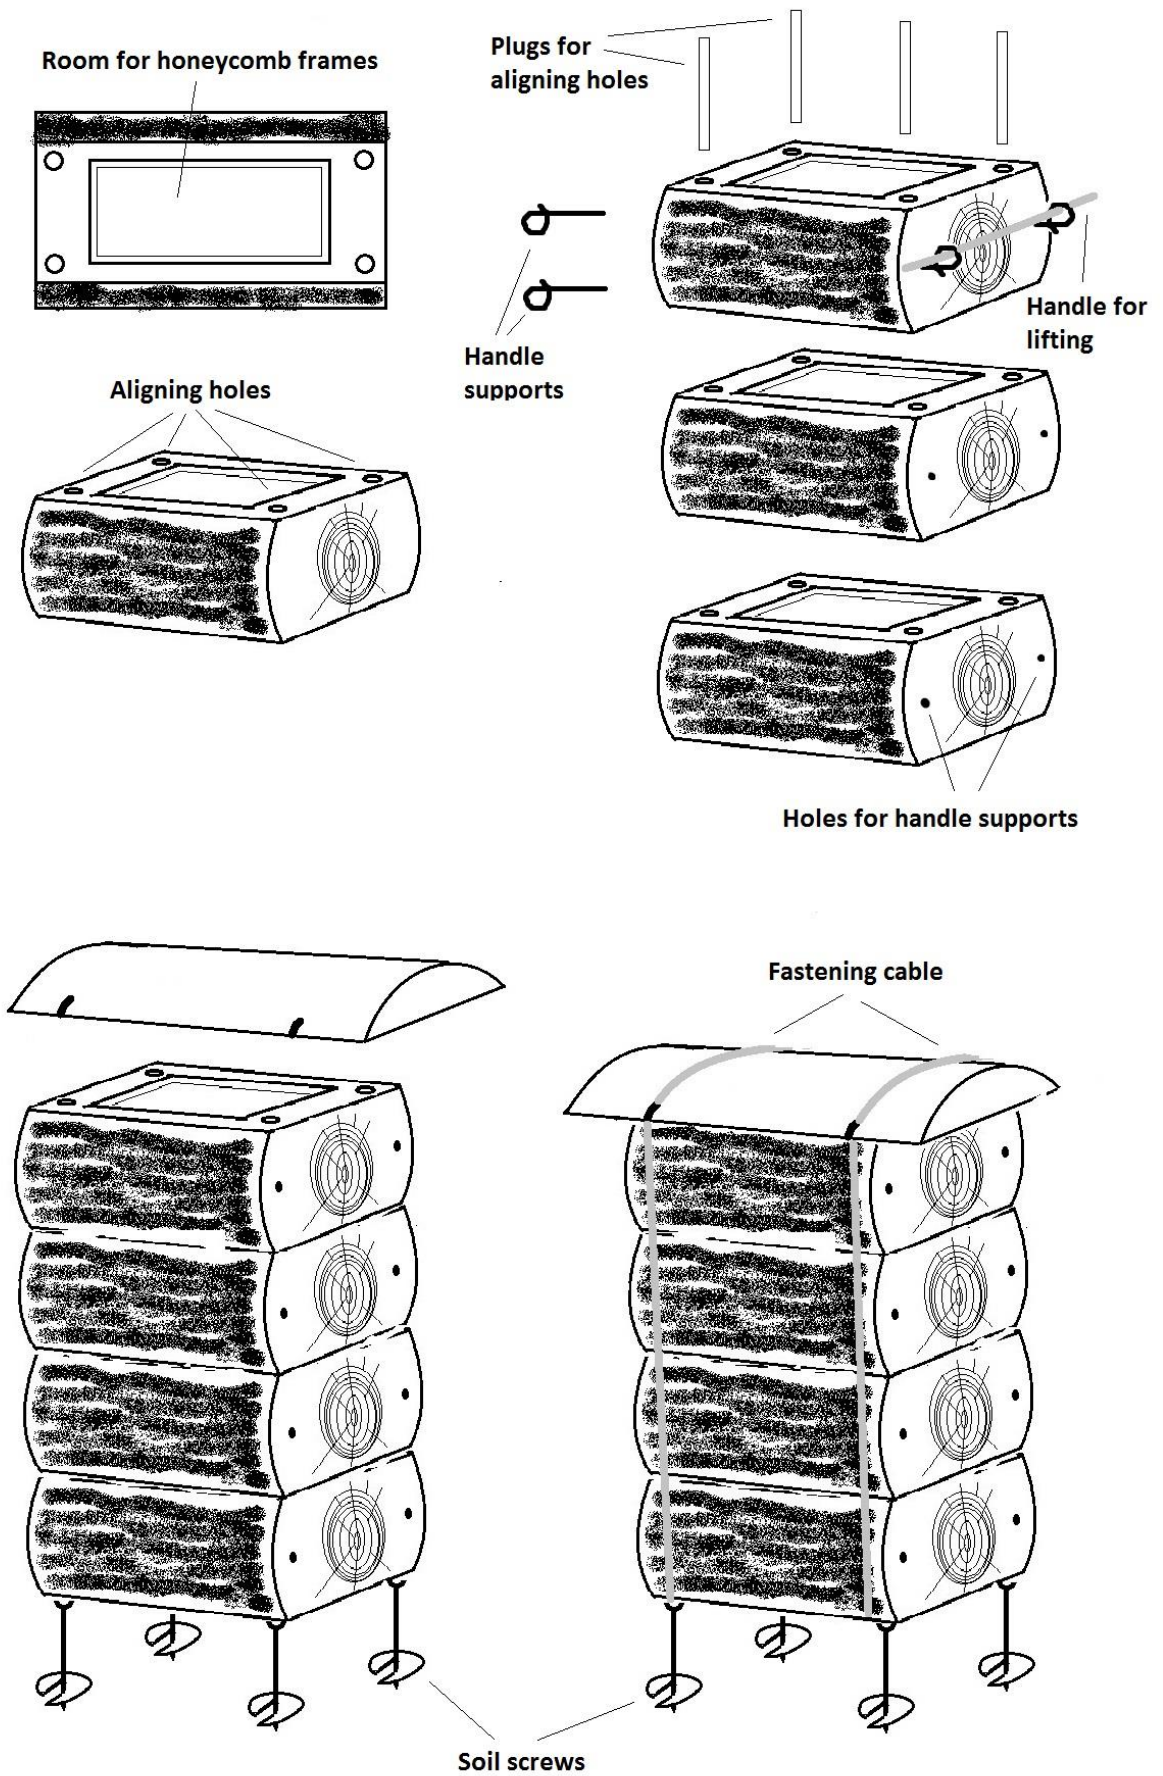

An idea how to make a beehive from a log with chainsaw

The idea has not been tested and the inventor does not take any responsibility of the outcome. The idea is just for a DIY activity and testing. Contacts: www.birdnestbox.eu, jyri.jarvis@gmail.com, +372519714, Jyri Jarvis